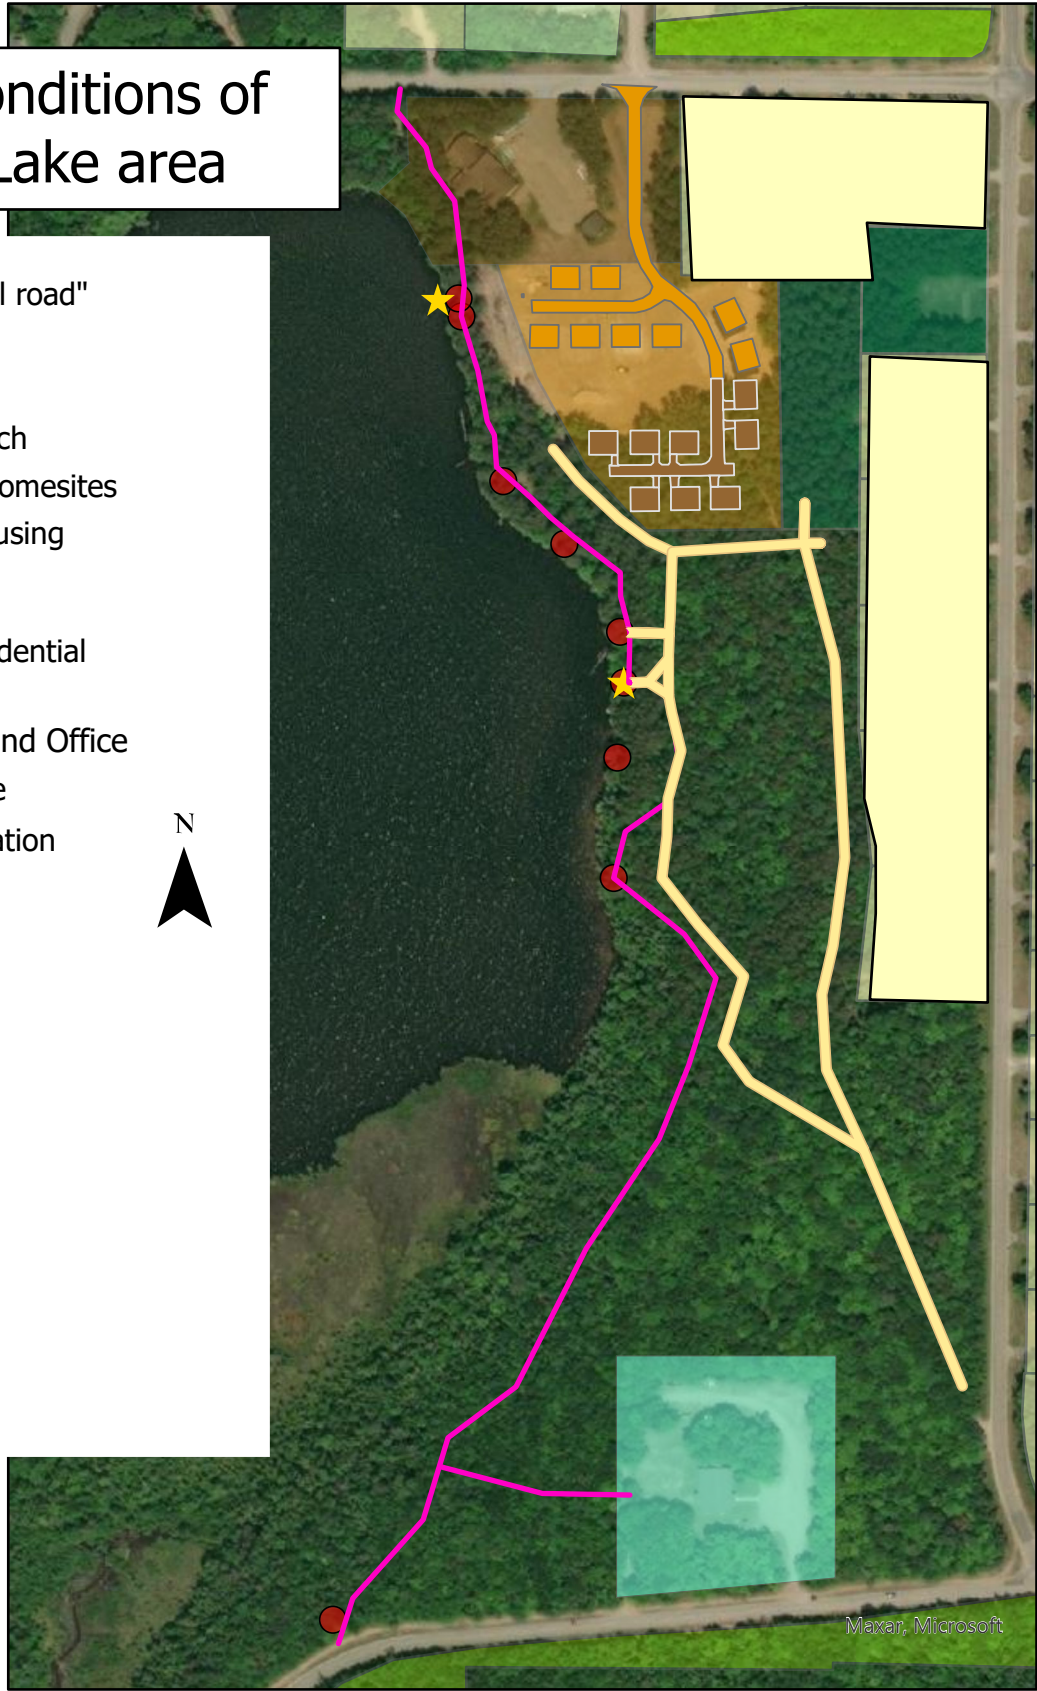

Existing Conditions of Spectacle Lake area

-  Current "seasonal road"
-  Current foot path
-  Canoe_Launch
-  Picnic Table/ Bench
-  Elders Housing Homesites
-  Future Elders Housing
- BMICLandUse
- RESIDENTIAL
-  Low Density Residential
- COMMUNITY SUPPORT
-  Administration and Office
-  Cultural Resource
-  Parks and Recreation